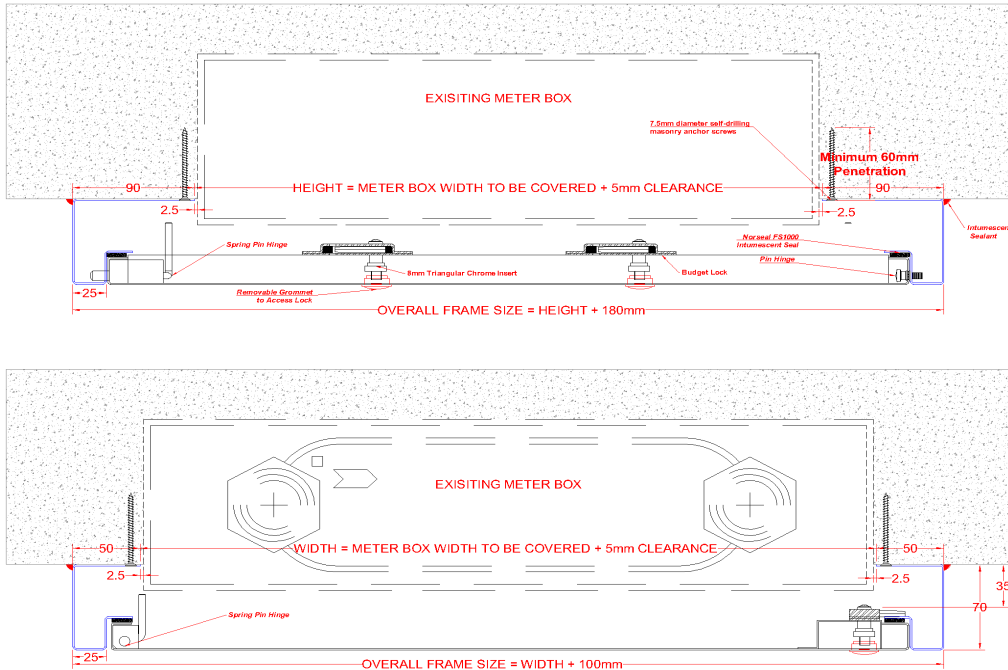

Datasheet

R16-120-MD-PF-L11A-L33A

Metal Faced Access Panel - Picture Frame

Walls Only

No Airtight Rating

No Acoustic Rating

2 Hour Fire Rating

Picture Frame

Description

This Meter Box is designed to be surface mounted onto a structural membrane of a block wall system. It is manufactured with a 25mm wide picture frame. The Meter Box has a Metal faced door. The Meter Box door leaf is locked in place via a Budget Lock & a 8mm Triangular Meter Cabinet Insert as standard, other lock options are available upon request. The Meter Box is Powder Coated RAL 9010 30% Gloss. Other colours available upon request.

Seals

Draught Seals **YES** Smoke Seals **NO** Air Seals **NO** Acoustic Seals **NO** Intumescent Seals **YES**

Manufacture

The Meter Box is manufactured from Zintec Steel with a 0.9mm thick Door and a 1.2mm thick Frame.

Permitted Intumescent Sealants

Mann McGowan Pyromas A.

Fixing Type Details

7.5mm diameter self-drilling masonry anchor screws, minimum 50mm screw penetration into the wall.

Fitting

1) To remove the door from the frame, open the door & release the spring pin hinge. Pull door towards you and lift away from the frame.